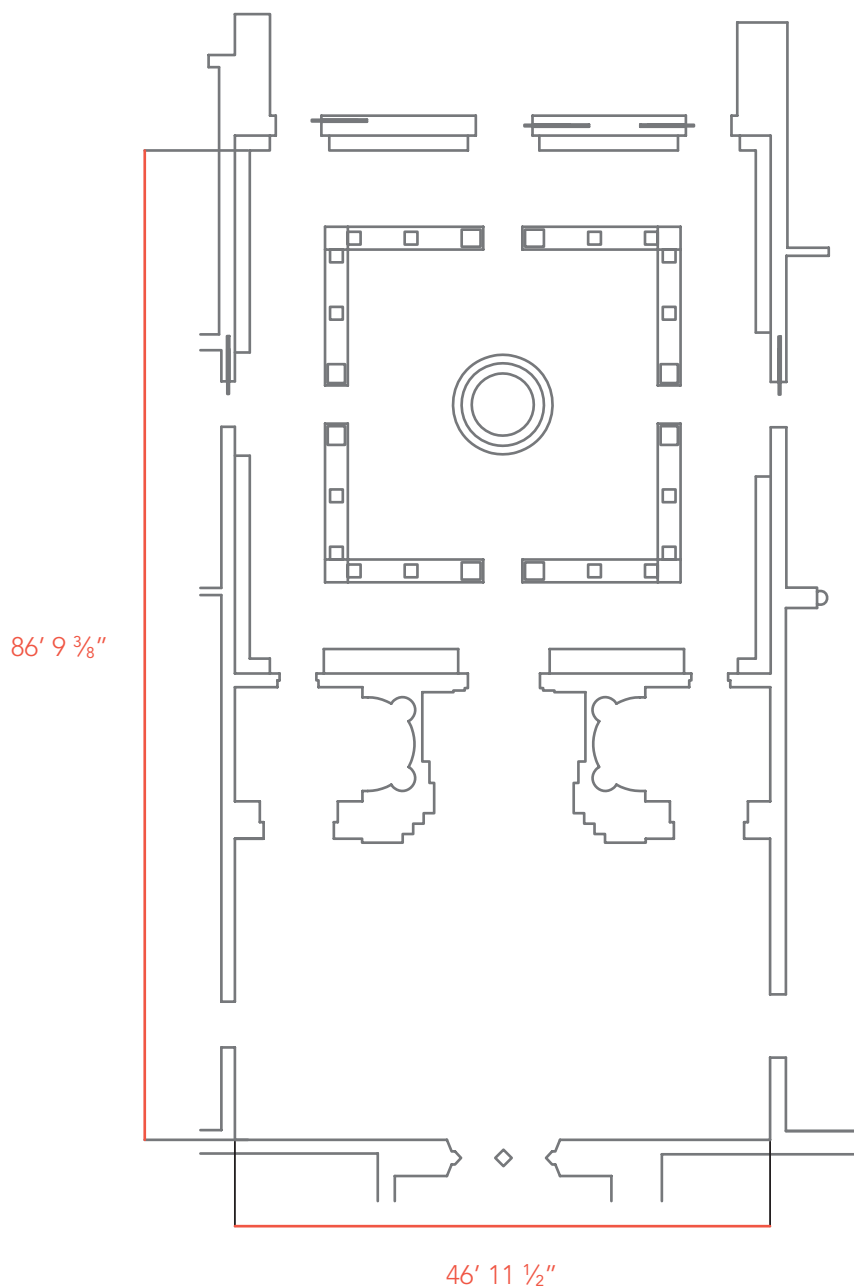

Floorplans

Saint-Genis-des-Fontaines Cloister and Saint-Laurent Gallery

Maximum Capacity

Reception: 125

Dinner: 100

Special Events

215-684-7310

entertaining@philamuseum.org

philamuseum.org/entertaining

1015-8209