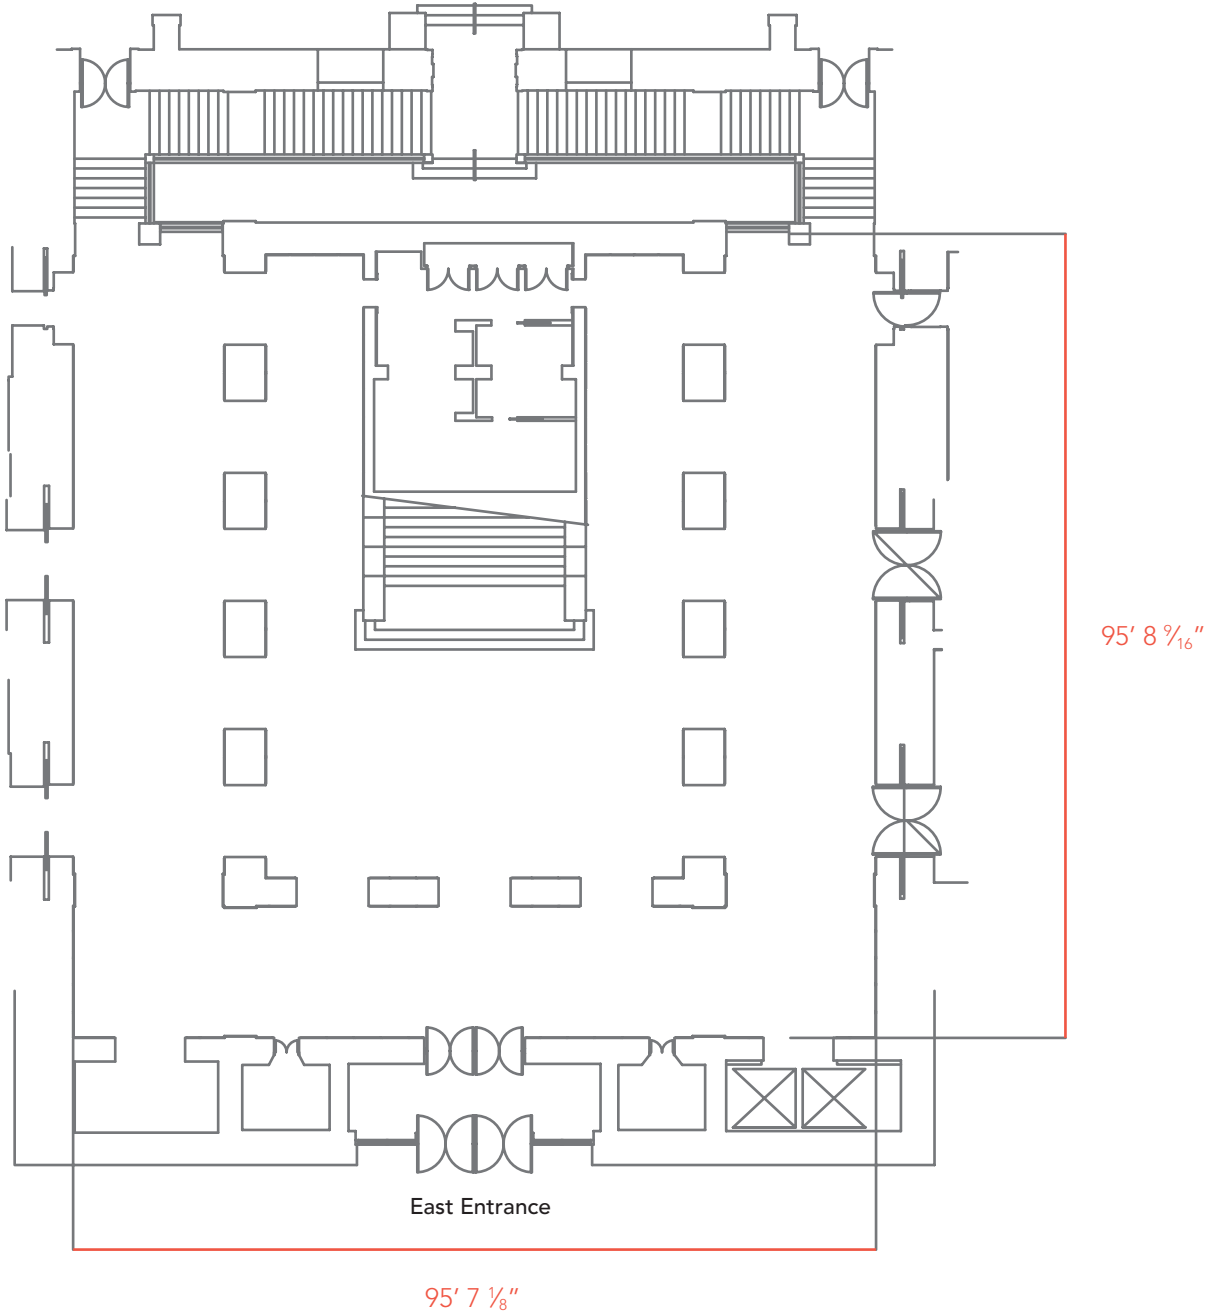

Floorplans

Great Stair Hall

Maximum Capacity

Reception: 600

Dinner: 140

Special Events
215-684-7310
entertaining@philamuseum.org
philamuseum.org/entertaining

1015-8209

Philadelphia
Museum of
Art