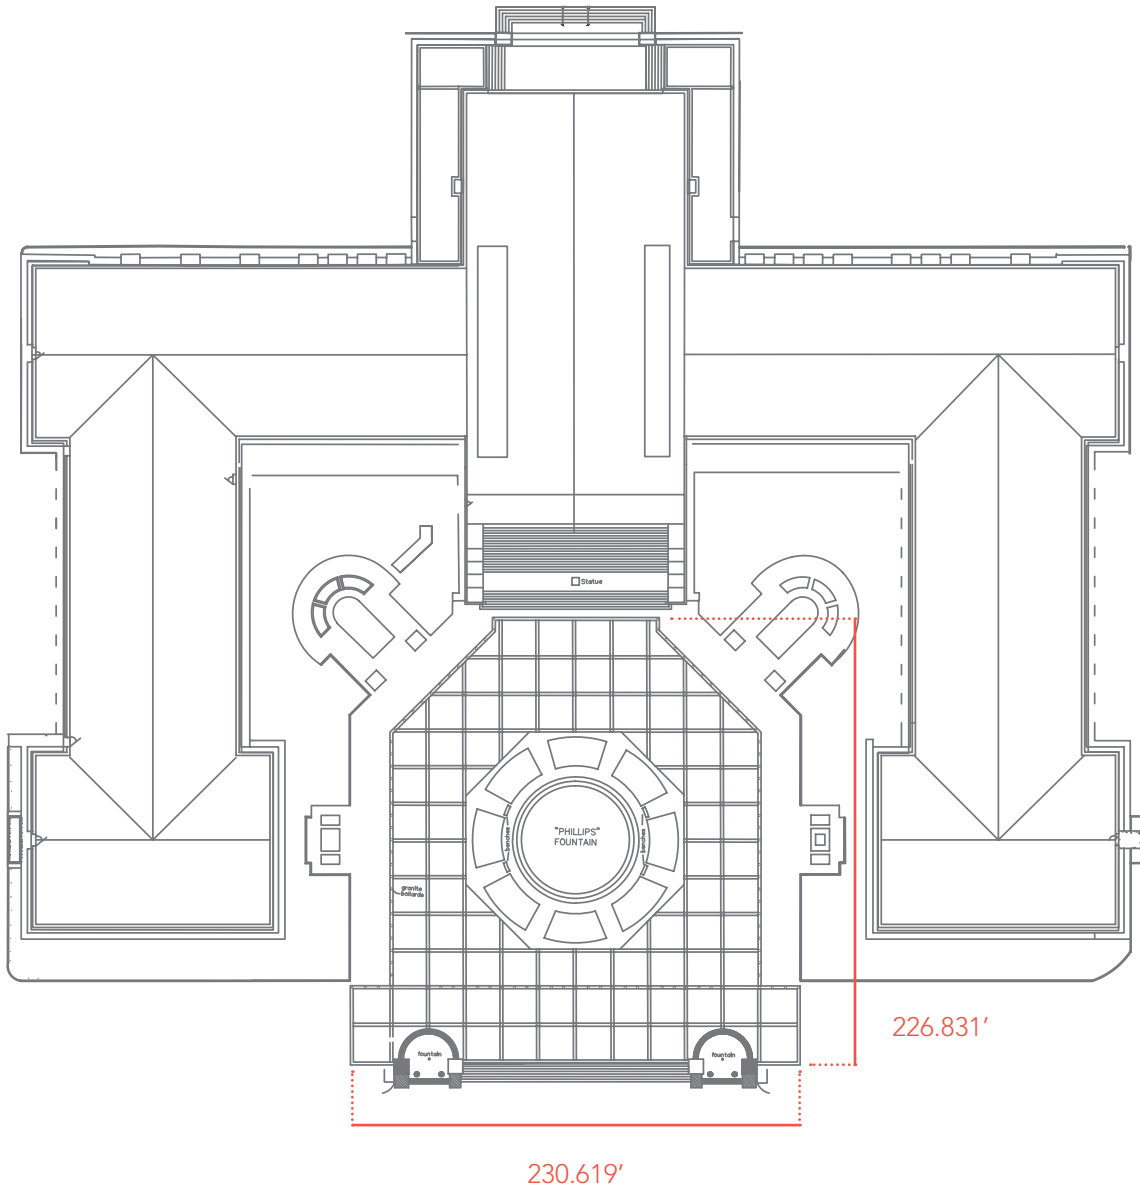

1015-8209

Floorplans

East Terrace

Maximum Capacity

Reception: 2,000 and up

Dinner: 1,400

Special Events

215-684-7310