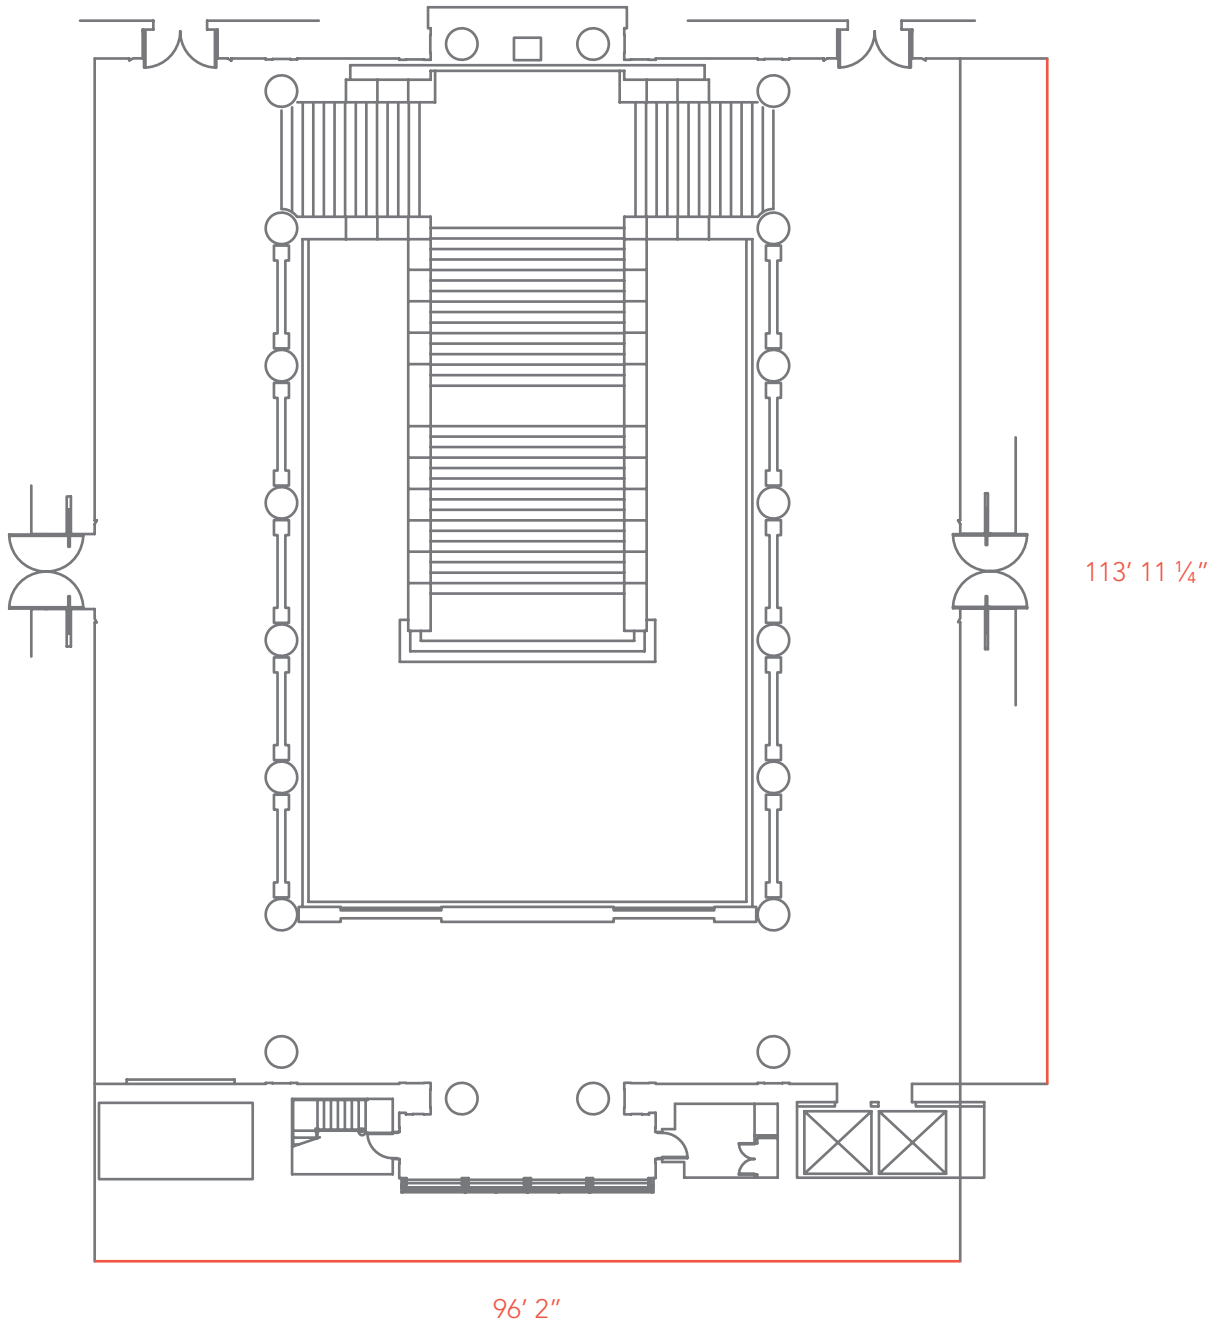

Floorplans

Great Stair Hall Balcony

Maximum Capacity

Reception: 600

Dinner: 380

Special Events
215-684-7310
entertaining@philamuseum.org
philamuseum.org/entertaining

1015-8209